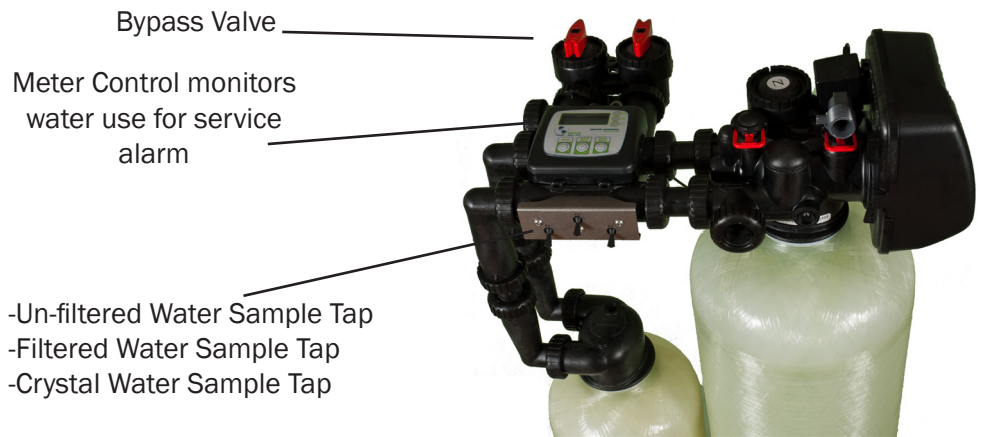

REPCO
Since 1954

*Committed to protecting and
preserving our environment.*

AquaBubble™ NutriFilter™

Whole House Water Treatment

www.represcott.com

AquaBubble™ NutriFilter™

The AquaBubble™ NutriFilter™ System consists of the NutriFilter™ Manifold Kit, the Crystal Media Tank, and Automatic Backwashing Filter.

NutriFilter™ Manifold includes Meter, Meter Control, transformer, Filtered and Unfiltered sample taps.

Meter Control monitors water use with 80% threshold yellow flashing light, 90% threshold red flashing light, and beeps when threshold gallons is met. Also displays flow, total flow and peak flow.